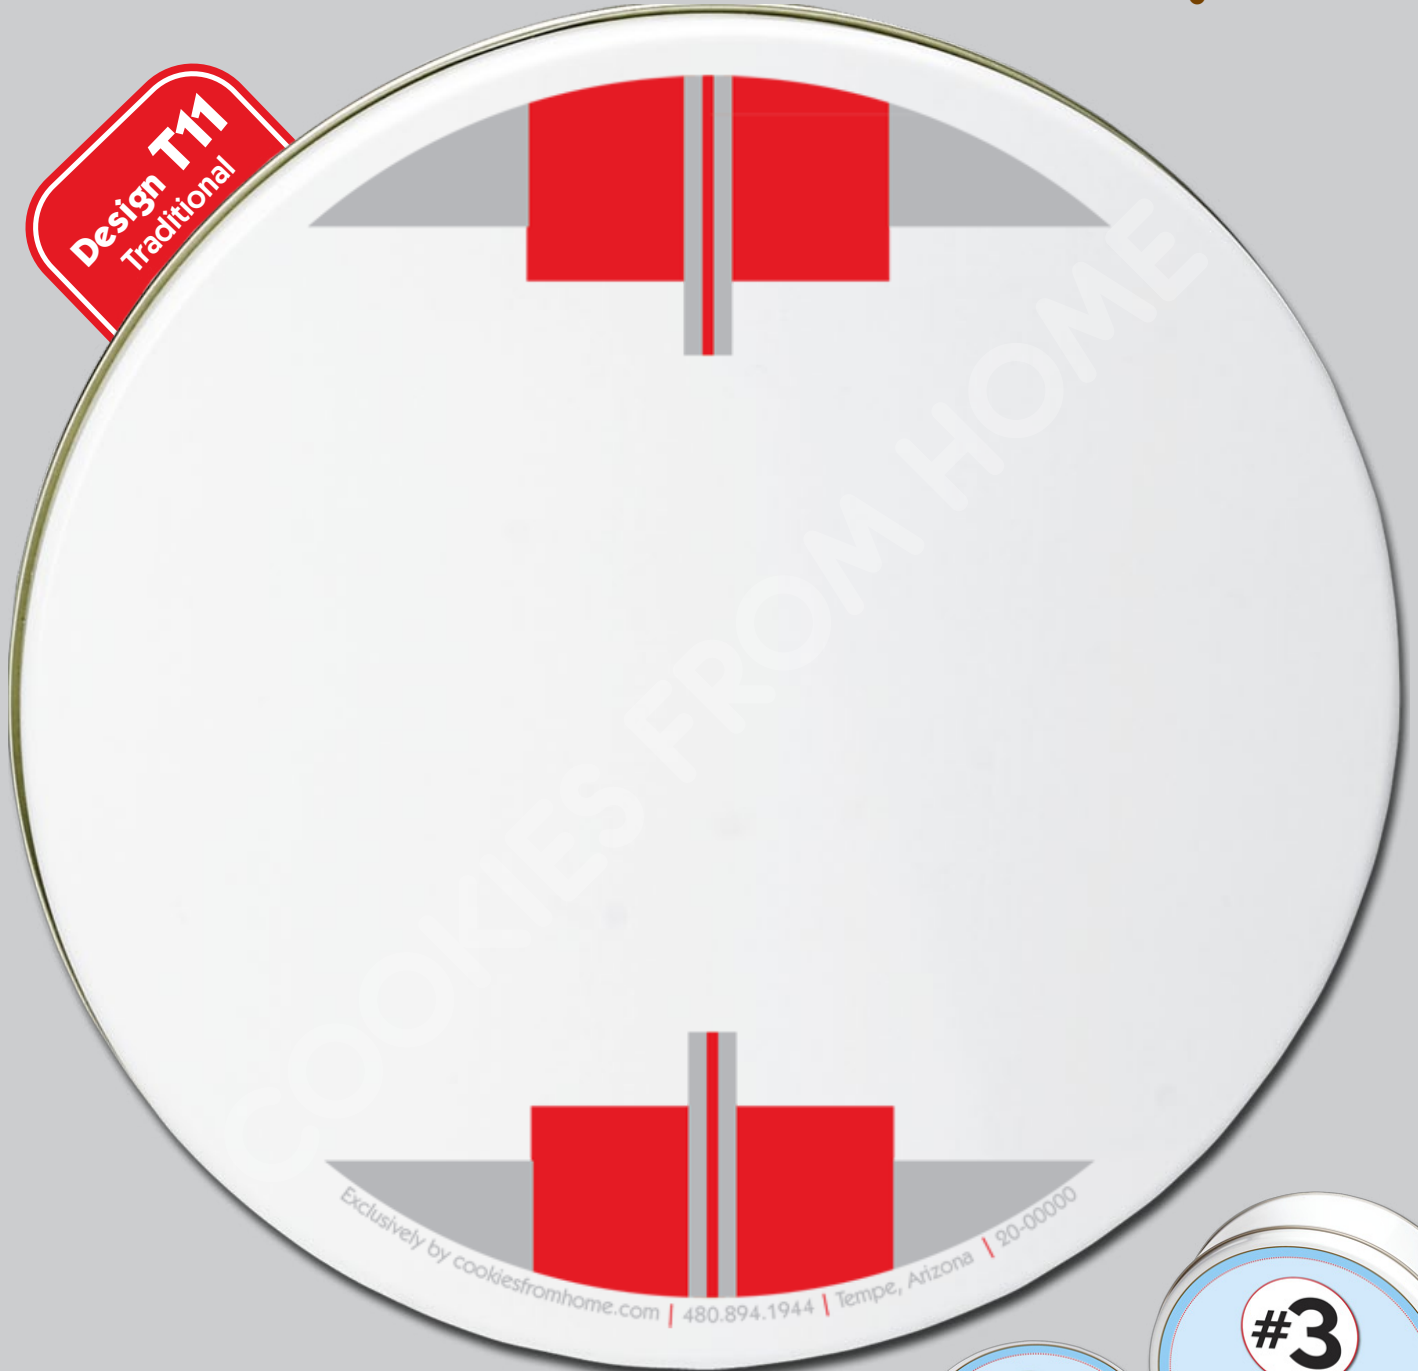

Customized Cookie Gifts

Let us help you create the perfect personalized gift!

Design #: TRAD10-11

Design T11
Traditional